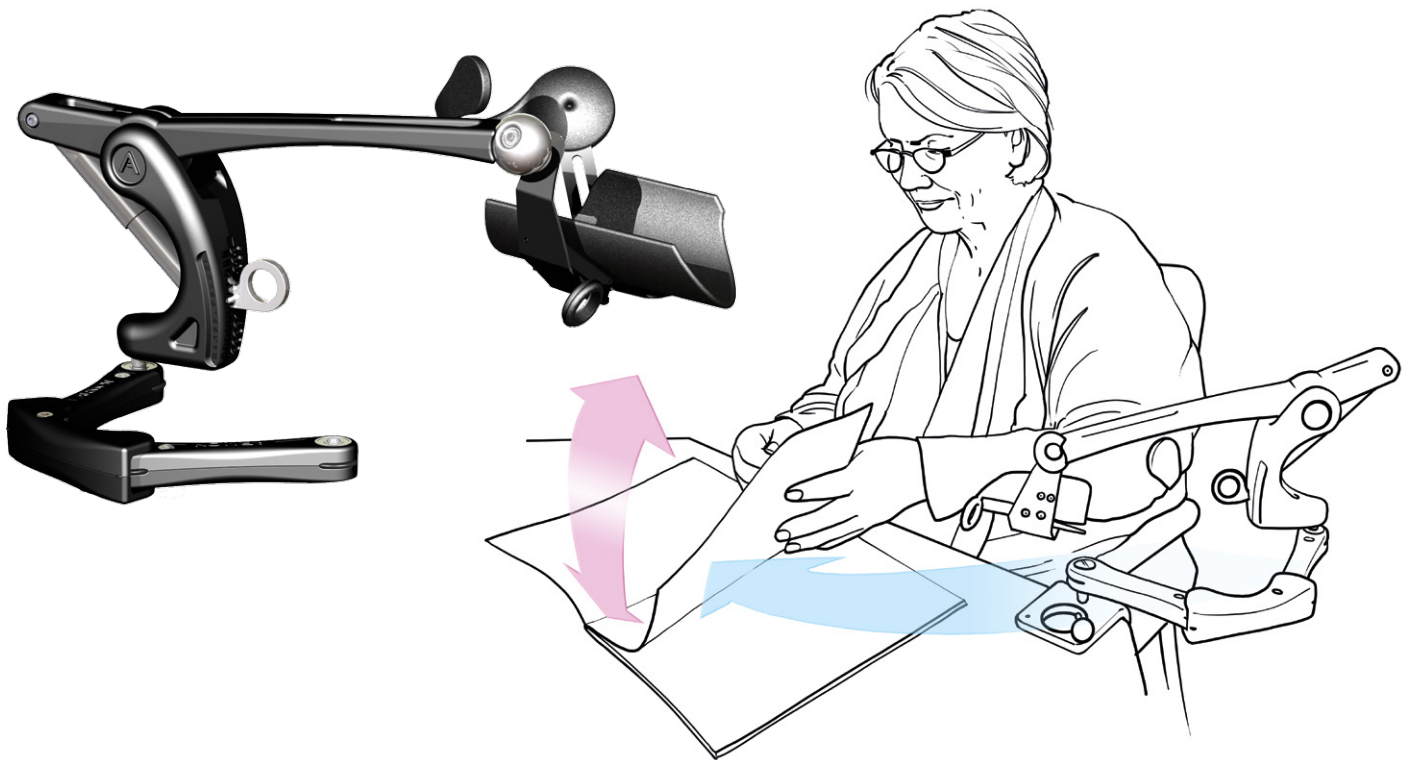

ARMON EDERO®

Possible to mount on

Electric wheelchair

Manual wheelchair

Office chair

Desk / Table

Work chair

Floor base

Introduction Edero

The Armon Edero is a mechanical arm support. It doesn't need to be connected to an external power source. It is easily set up and adjusted to the right weight of the users arm. The Edero is light weight and compact and therefore easy to take with you. The Edero has an extra large horizontal working range.

Armon Edero features:

- Fully mechanical
- Easily adjustable
- Light weight