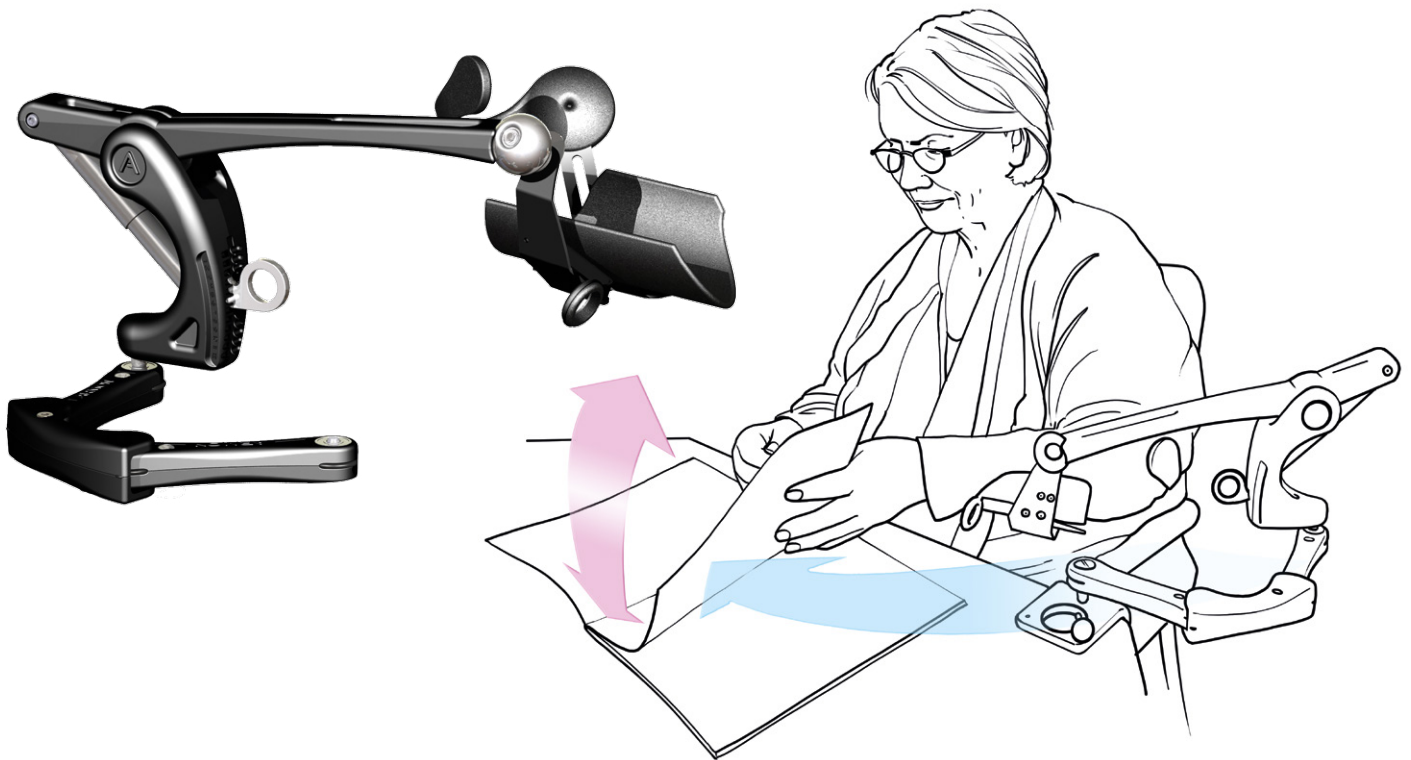

# ARMON EDERO®

## Possible to mount on

Electric wheelchair

Manual wheelchair

Office chair

Desk / Table

Work chair

Floor base

## Introduction Edero

The Armon Edero is a mechanical arm support. It doesn't need to be connected to an external power source. It is easily set up and adjusted to the right weight of the users arm. The Edero is light weight and compact and therefore easy to take with you. The Edero has an extra large horizontal working range.

## Armon Edero features:

- Fully mechanical
- Easily adjustable
- Light weight