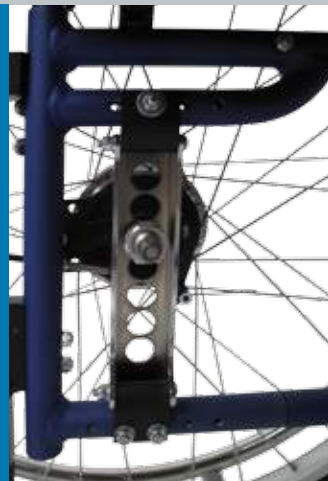

**Jump beta** with a Sport frame closed in the front. Thanks to its double cross brace it obtains a stability and torsion-resistance similar to a rigid frame.

**Jump beta** with a swing-away frame. Its leg support can be hinged outwards or removed completely for a better transfer into the wheelchair or a closer approach of tables etc.

**Jump beta** with an elevating foot rest for the positioning of the legs with a physiologic pivot point. This leg support can be combined with the swing-away leg support without any modification.

## Standard version

- Foldable aluminium frame, straight or abducted
- Closed Sport frame or frame with completely removable and hinged leg support (Swing-away frame)
- All frames available in XL version (optional)
- Adjustable seat and back cover
- Standard- or profile wheels with integrated handrims, each with quick-release axles, with pneumatic or flat free tyres
- Caster wheels with aluminium fork in different versions
- Knee lever brake
- Many different finish alternatives: shiny, matt, metallic, coarse structured or dormant

Leg support completely removed.

Perforated plate of the XL frame (for tall people).

For easier transfer the desk sideguards can be folded away backwards.

**Jump beta** can be folded very small.

One of the many options of **Jump beta**: the back is adjustable in angle.